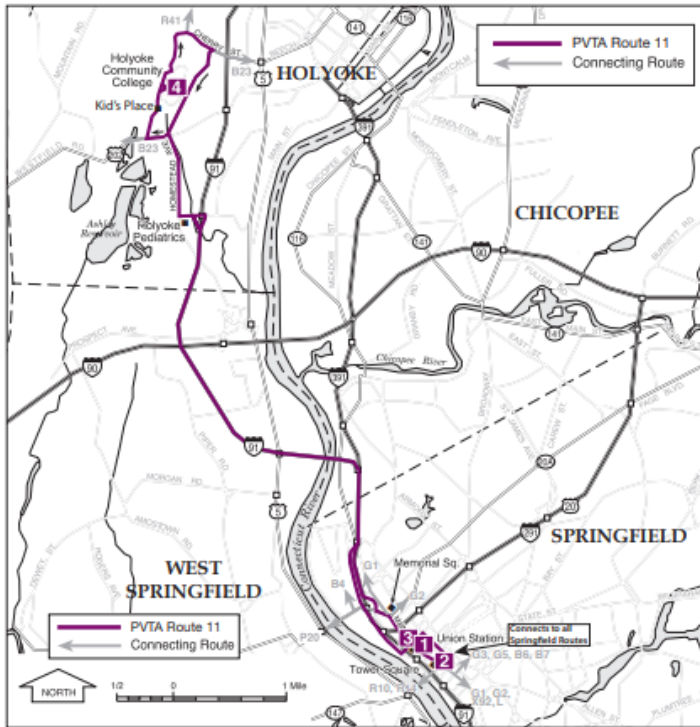

P11

HOLYOKE COMMUNITY COLLEGE/ SPRINGFIELD EXPRESS

UNION STATION	HARRISON AVE	SPRINGFIELD POST OFFICE	HOLYOKE COMM. COLLEGE (FROST BLDG)	UNION STATION
1	2	3	4	1
WEEKDAY ONLY				
7:30	--	7:31	8:00	8:20
7:35	--	7:36	--	--
8:20	8:25	8:30	9:00	9:20
8:35	--	8:36	--	--
9:20	9:25	9:30	10:00	10:20
10:20	10:25	10:30	11:00	11:20
11:20	11:25	11:30	12:00	12:20
12:20	12:25	12:30	1:00	1:20
--	--	--	1:55	2:20
1:20	1:25	1:30	2:00	2:20
--	--	--	2:25	2:45
2:20	2:25	2:30	3:00	3:30
--	--	--	3:05	3:30
--	--	--	3:45	4:05
3:30	3:35	3:45	4:15	4:35
4:35	--	4:36	5:00	5:18
--	--	--	5:30 M-Th	5:48
--	--	--	9:30 M-Th	9:48

M-Th - Operates Monday through Thursday only
Bus will pick up and drop off passengers along Homestead Ave

NO SERVICE ON:
Saturdays, Sundays
Labor Day, Columbus Day, Veteran's Day,
Nov 22-24, 2018
Dec 21, 2018 - Jan 27, 2019
Presidents Day, Mar 11-16, 2019
Patriot's Day, Apr 24, 2019
May 24 - Sept 2019