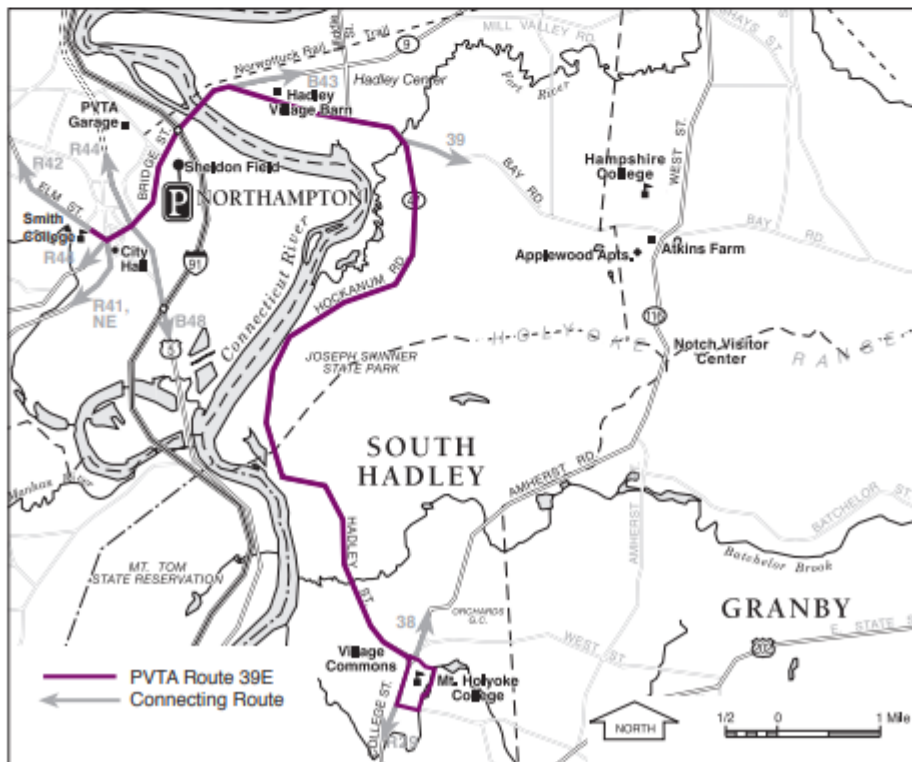

39E

SMITH/MT HOLYOKE

LEAVE SMITH COLLEGE	ARRIVE MT HOLYOKE COLLEGE	LEAVE MT HOLYOKE COLLEGE	ARRIVE SMITH COLLEGE
1	2	2	1
WEEKDAY			
6:50	7:20	7:20	7:50
7:50	8:20	8:20	8:50
8:55	9:25	9:25	9:55
9:55	10:25	10:25	10:55
10:55	11:25	11:25	11:55
12:35	1:05	1:05	1:35
1:35	2:05	2:10	2:40
2:40	3:10	3:10	3:40
3:40	4:10	4:30	5:00

NO SERVICE ON:

- Weekends
- October 14 - 15, 2019
- November 27 - 29, 2019
- December 13, 2019 - January 20, 2020
- March 16 - 20, 2020
- May 2 - September 1, 2020